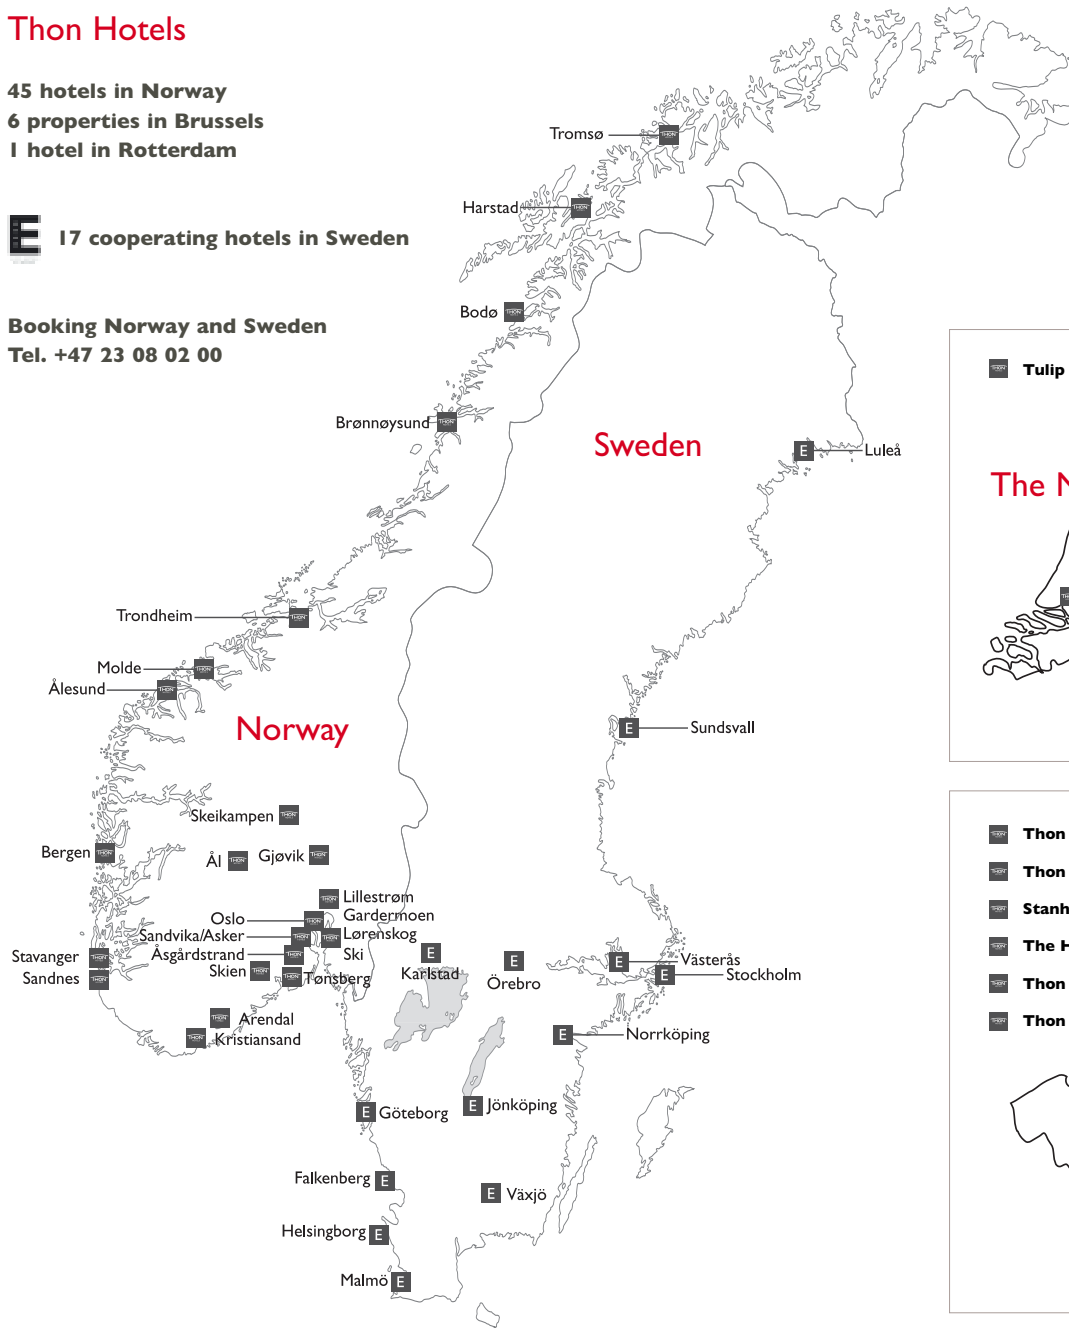

Thon Hotels

45 hotels in Norway
6 properties in Brussels
1 hotel in Rotterdam

E 17 cooperating hotels in Sweden

Booking Norway and Sweden
Tel. +47 23 08 02 00